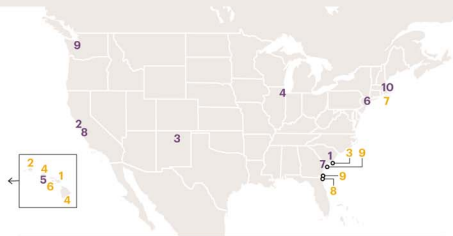

United States

It's a year of firsts on our domestic lists: A perennial top-ten U.S. city, Charleston grabs the No. 1 spot for the first time in a list dominated by coastal cities. Chicago's Elysian Hotel and Williamsburg's Colonial Houses each make their Readers' Choice Awards debuts as our nation's top hotels.