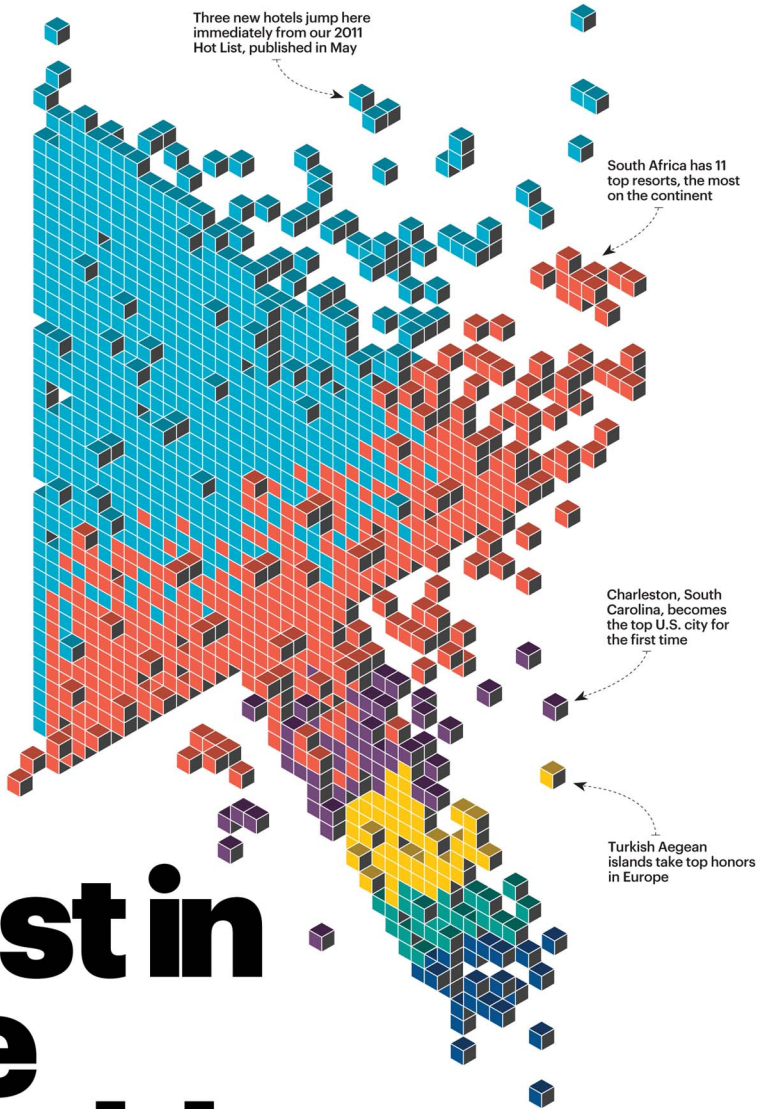

2011 Readers' Choice Awards

- Hotels 665
- Resorts 455
- Cities 55
- Islands 55
- Airlines 30
- Cruise Lines 25

Best in the World

Cities, Islands, Hotels, Resorts, Cruises, Airlines

Here they are, the final winners sifted from more than 8 million votes cast in our annual Readers' Choice Awards survey, swept up together to form travel's apex of excellence. Each cube represents one of the 1,285 top scorers who arrived at their allotted place on the following pages (color coded by category).

These awards reflect the combined opinions of 28,876 *Condé Nast Traveler* readers rating the cities, islands, and hotels they visited in the past year, and the airlines and cruise ships they traveled with. For its range and depth, the Readers' Choice Awards are a unique and trusted source of advice globally, and that is thanks to America's most discerning and demanding travelers—you.